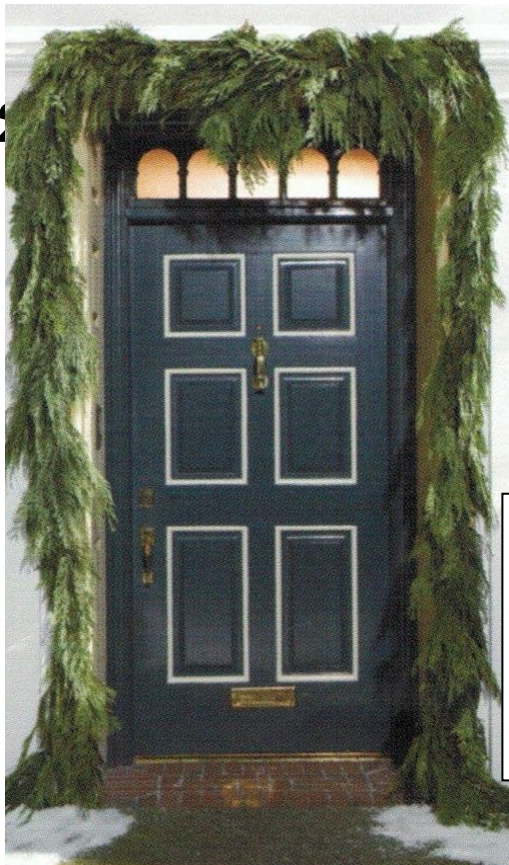

**All Items**

**\$25.00**

**Includes Tax  
Fresh on Delivery**

**W4 - 22" MIXED EVERGREEN WREATH**

An aromatic combination of noble fir, berried juniper, and incense cedar. Touches of color provided by red faux holly berries. A red velvet water repellent bow is included for easy attaching.

**W2 - 22" NOBLE FIR WREATH**

Fresh, fragrant Noble Fir Wreath in a traditional arrangement. Includes a red velvet water repellent bow and snowy pine cones for easy attaching.

**WESTERN CEDAR GARLAND**

10 ft of fragrant, fresh cut western cedar garland made especially to adorn your front door or porch railing. (Two 10 ft garlands pictured)